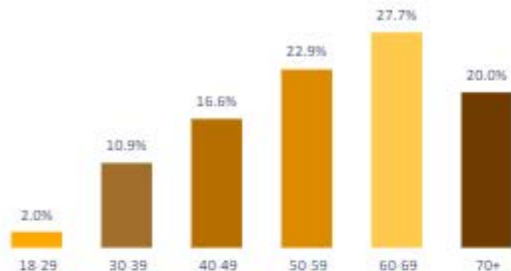

Share by Age

87.67% of members represented

Share by Gender

89.86% of members represented

Share by Race

89.86% of members represented

Share of Age by Tenure

AGE 18-29 30-39 40-49 50-59 60-69 70+

87.67% of members represented

Share of Gender by Tenure

GENDER Female Male

89.07% of members represented

Share of Race by Tenure

RACE African American Asian Caucasian Hispanic

89.07% of members represented