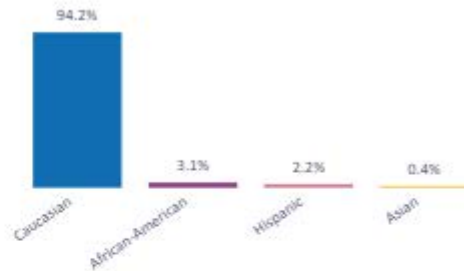

Share by Age

87.67% of members represented

Share by Gender

89.86% of members represented

Share by Race

89.86% of members represented

Share of Age by Tenure

AGE 18-29 30-39 40-49 50-59 60-69 70+

87.67% of members represented

Share of Gender by Tenure

GENDER Female Male

89.07% of members represented

Share of Race by Tenure

RACE African American Asian Caucasian Hispanic

89.07% of members represented