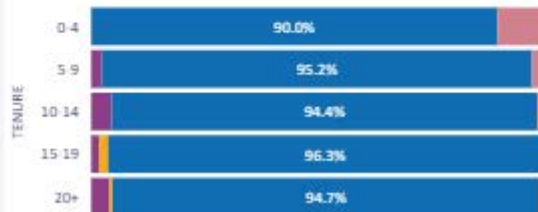

Share by Age

87.67% of members represented

Share by Gender

89.86% of members represented

Share by Race

89.86% of members represented

Share of Age by Tenure

AGE 18-29 30-39 40-49 50-59 60-69 70+

87.67% of members represented

Share of Gender by Tenure

GENDER Female Male

89.07% of members represented

Share of Race by Tenure

RACE African American Asian Caucasian Hispanic

89.07% of members represented