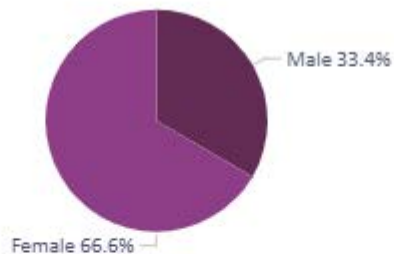

Share by Age

87.67% of members represented

Share by Gender

89.86% of members represented

Share by Race

89.86% of members represented

Share of Age by Tenure

AGE 18-29 30-39 40-49 50-59 60-69 70+

87.67% of members represented

Share of Gender by Tenure

GENDER Female Male

89.07% of members represented

Share of Race by Tenure

RACE African American Asian Caucasian Hispanic

89.07% of members represented